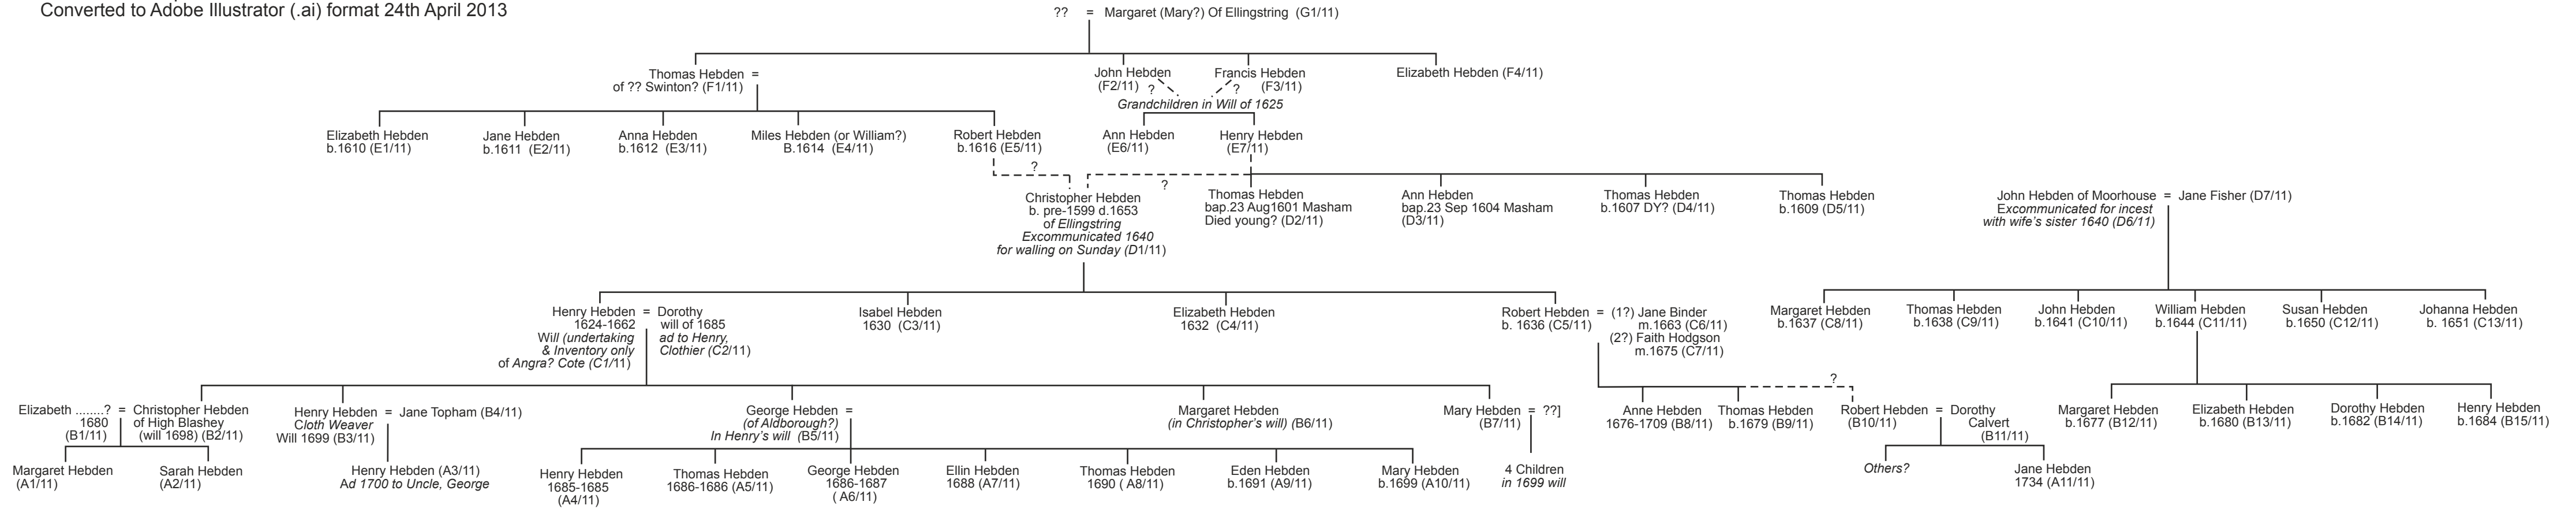

Pedigree of the Masham Hebdens

Sheet 11

Revised to 1st April 2007
 Converted to Adobe Illustrator (.ai) format 24th April 2013

Abbreviations of Place Names					
A-L-S	Appeto- Le-Street	CON	Conistone	MAL	Malton
AR	Arncliffe	F	Filey	SB	Stalling Busk
AS	Askrigg	HAW	Hawes	SC	Scarborough
AY	Aysgarth	HEB	Hebdens		
BLY	Burnley	HO	Horton-In-Ribblesdale		
BUR	Burnsall	HUB	Hubberholme		
CLAP	Clapham	ING	Ingleton		
C-LE-D	Chapel-Le-Dale	L-I-C	Linton-In-Craven		