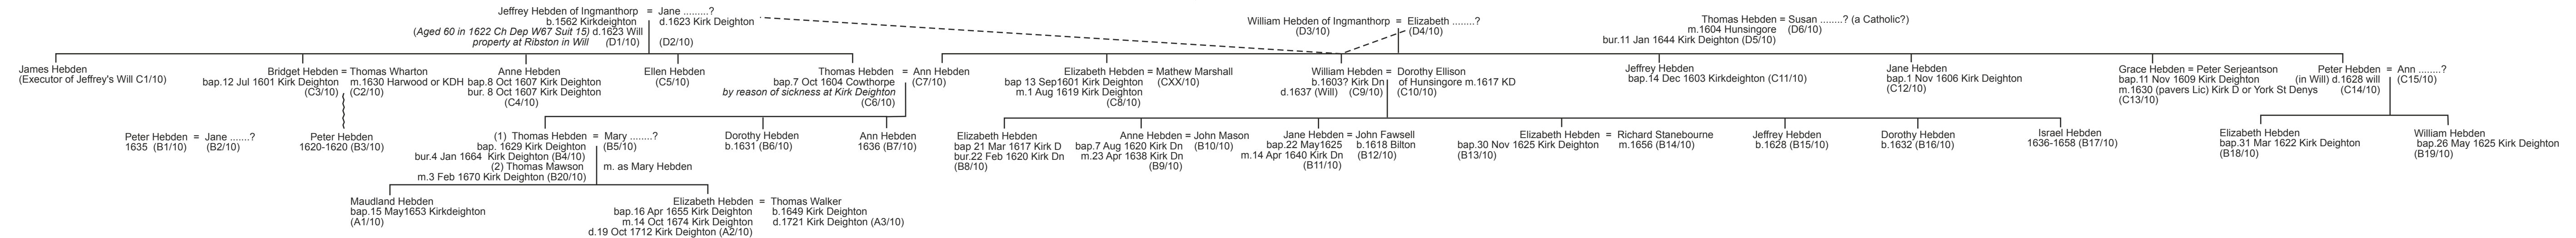

Pedigree of the Kirk Deighton Hebdens

Sheet 10

Updated 3rd April 2007
 Converted to Adobe Illustrator format 6th April 2013

From RAISGILL & OUGHTERSHAW ?

Abbreviations of Place Names					
A-L-S	Appleto- Le-Street	CON	Conistone	L-I-C	Linton-in-Craven
AR	Arnccliffe	F	Filey	MAL	Malton
AS	Askrigg	HAW	Hawes	SB	Stalling Busk
AY	Aysgarth	HEB	Hebdens	SC	Scarborough
BLY	Burnley	HO	Horton-In-Ribblesdale		
BUR	Burnsall	HUB	Hubberholme		
CLAP	Clapham	ING	Ingleton		
C-LE-D	Chapel-Le-Dale	KD	Kirk Deighton		